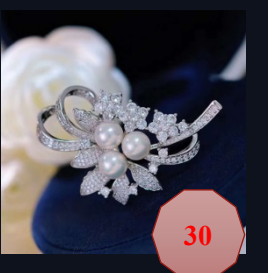

Evergreen Trading Company Limited

ALL items **50USD** each, which includes a gift box and speed post to Asian regions

Evergreen Trading Company Limited