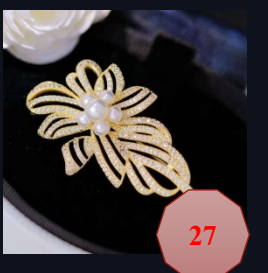

Evergreen Trading Company Limited

ALL items **50USD** each, which includes a gift box and speed post to Asian regions

Evergreen Trading Company Limited