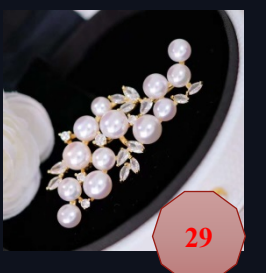

Evergreen Trading Company Limited

ALL items **50USD** each, which includes a gift box and speed post to Asian regions

Evergreen Trading Company Limited