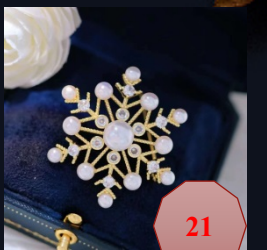

Evergreen Trading Company Limited

ALL items **50USD** each, which includes a gift box and speed post to Asian regions

Evergreen Trading Company Limited