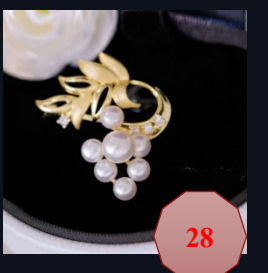

Evergreen Trading Company Limited

ALL items **50USD** each, which includes a gift box and speed post to Asian regions

Evergreen Trading Company Limited