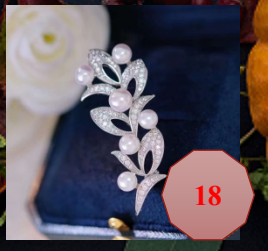

Evergreen Trading Company Limited

ALL items **50USD** each, which includes a gift box and speed post to Asian regions

Evergreen Trading Company Limited