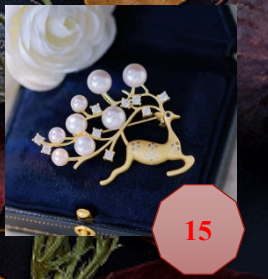

Evergreen Trading Company Limited

ALL items **50USD** each, which includes a gift box and speed post to Asian regions

Evergreen Trading Company Limited