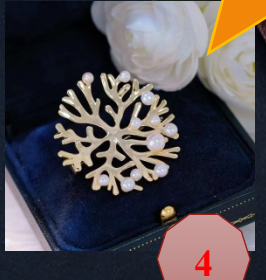

Evergreen Trading Company Limited

ALL items **50USD** each, which includes a gift box and speed post to Asian regions

Evergreen Trading Company Limited