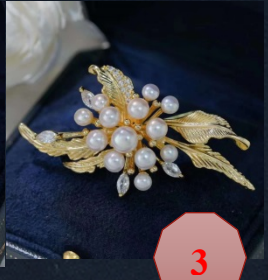

Evergreen Trading Company Limited

ALL items **50USD** each, which includes a gift box and speed post to Asian regions

Evergreen Trading Company Limited