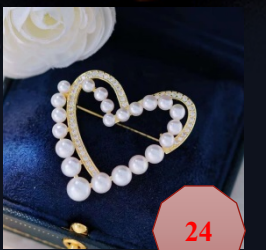

Evergreen Trading Company Limited

ALL items **50USD** each, which includes a gift box and speed post to Asian regions

Evergreen Trading Company Limited