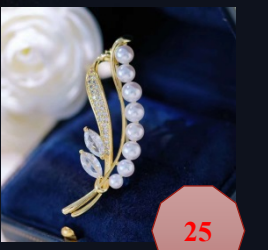

Evergreen Trading Company Limited

ALL items **50USD** each, which includes a gift box and speed post to Asian regions

Evergreen Trading Company Limited