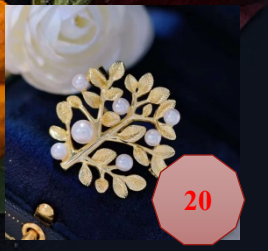

Evergreen Trading Company Limited

ALL items **50USD** each, which includes a gift box and speed post to Asian regions

Evergreen Trading Company Limited