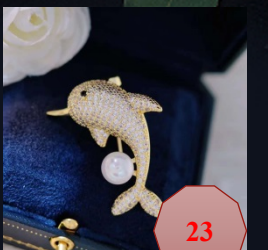

Evergreen Trading Company Limited

ALL items **50USD** each, which includes a gift box and speed post to Asian regions

Evergreen Trading Company Limited