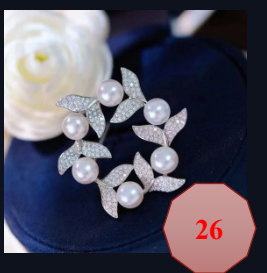

Evergreen Trading Company Limited

ALL items **50USD** each, which includes a gift box and speed post to Asian regions

Evergreen Trading Company Limited