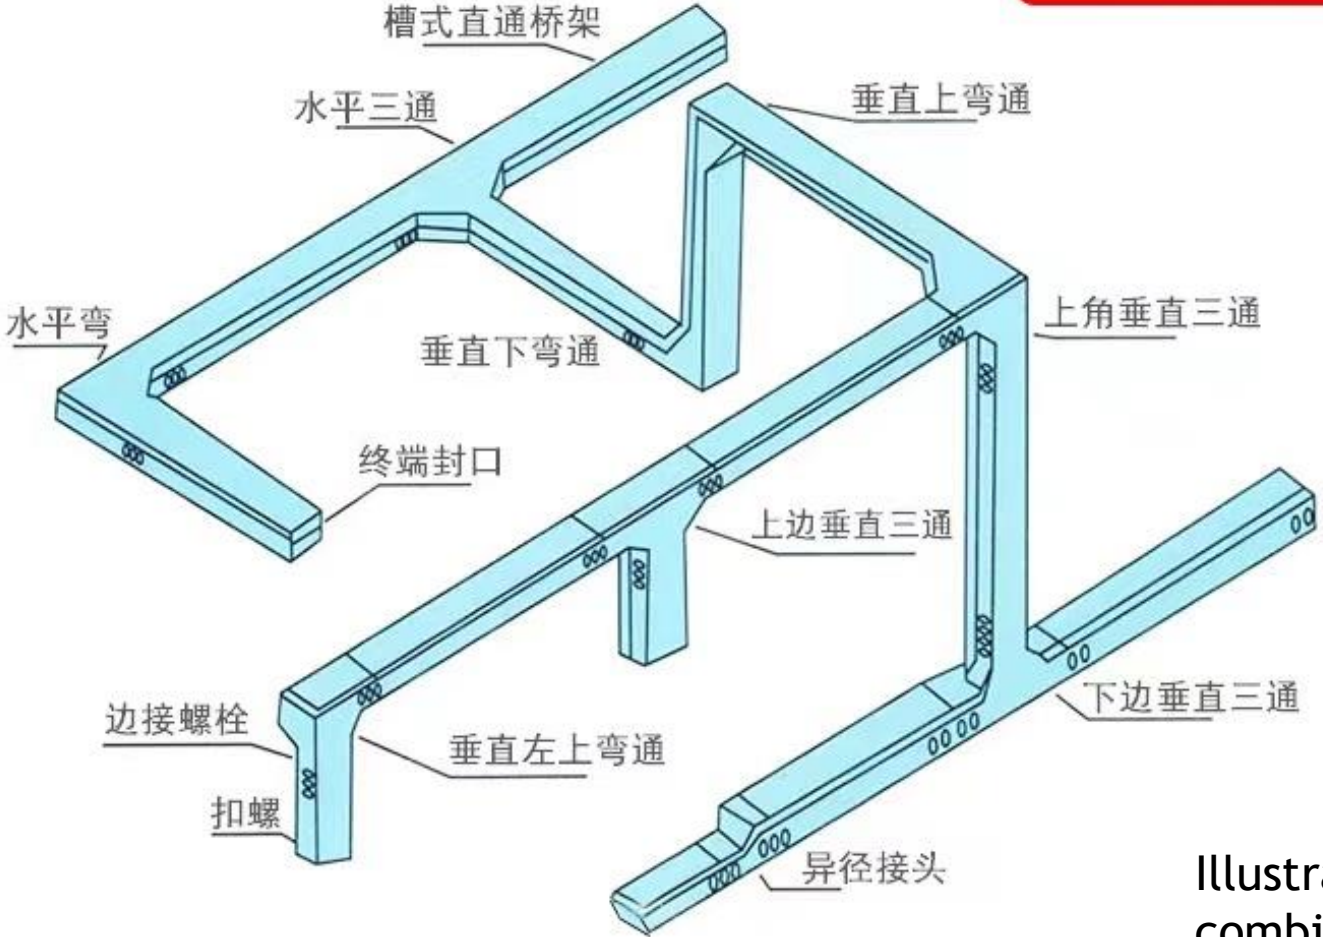

Background of partner factor

Production Workshop.
我们的 车间

桥架安装效果图

Established in 2010, we have specializes in producing zinc galvanized steel products, including cable wire-way and pipe. The factory has a manpower over 100 and locates in Guangzhou China.

Certificate of Honor.
我们的 荣誉

匠心工艺
Craftsmanship

品质桥架

Cable tray (1)

空间安装结构示意图

Illustration of cable tray combination

Cable tray(2)

常见弯头款式 均有现货

COMPLIMENTARY INSTALLATION ACCESSORIES

水平弯

垂直上弯

垂直下弯

水平弯三通

左上弯

右上弯

左下弯

右下弯

上垂直四通

下垂直三通

水平四通

上垂直三通

Illustration of different cable tray component

Cable tray(3)

垂直左三通